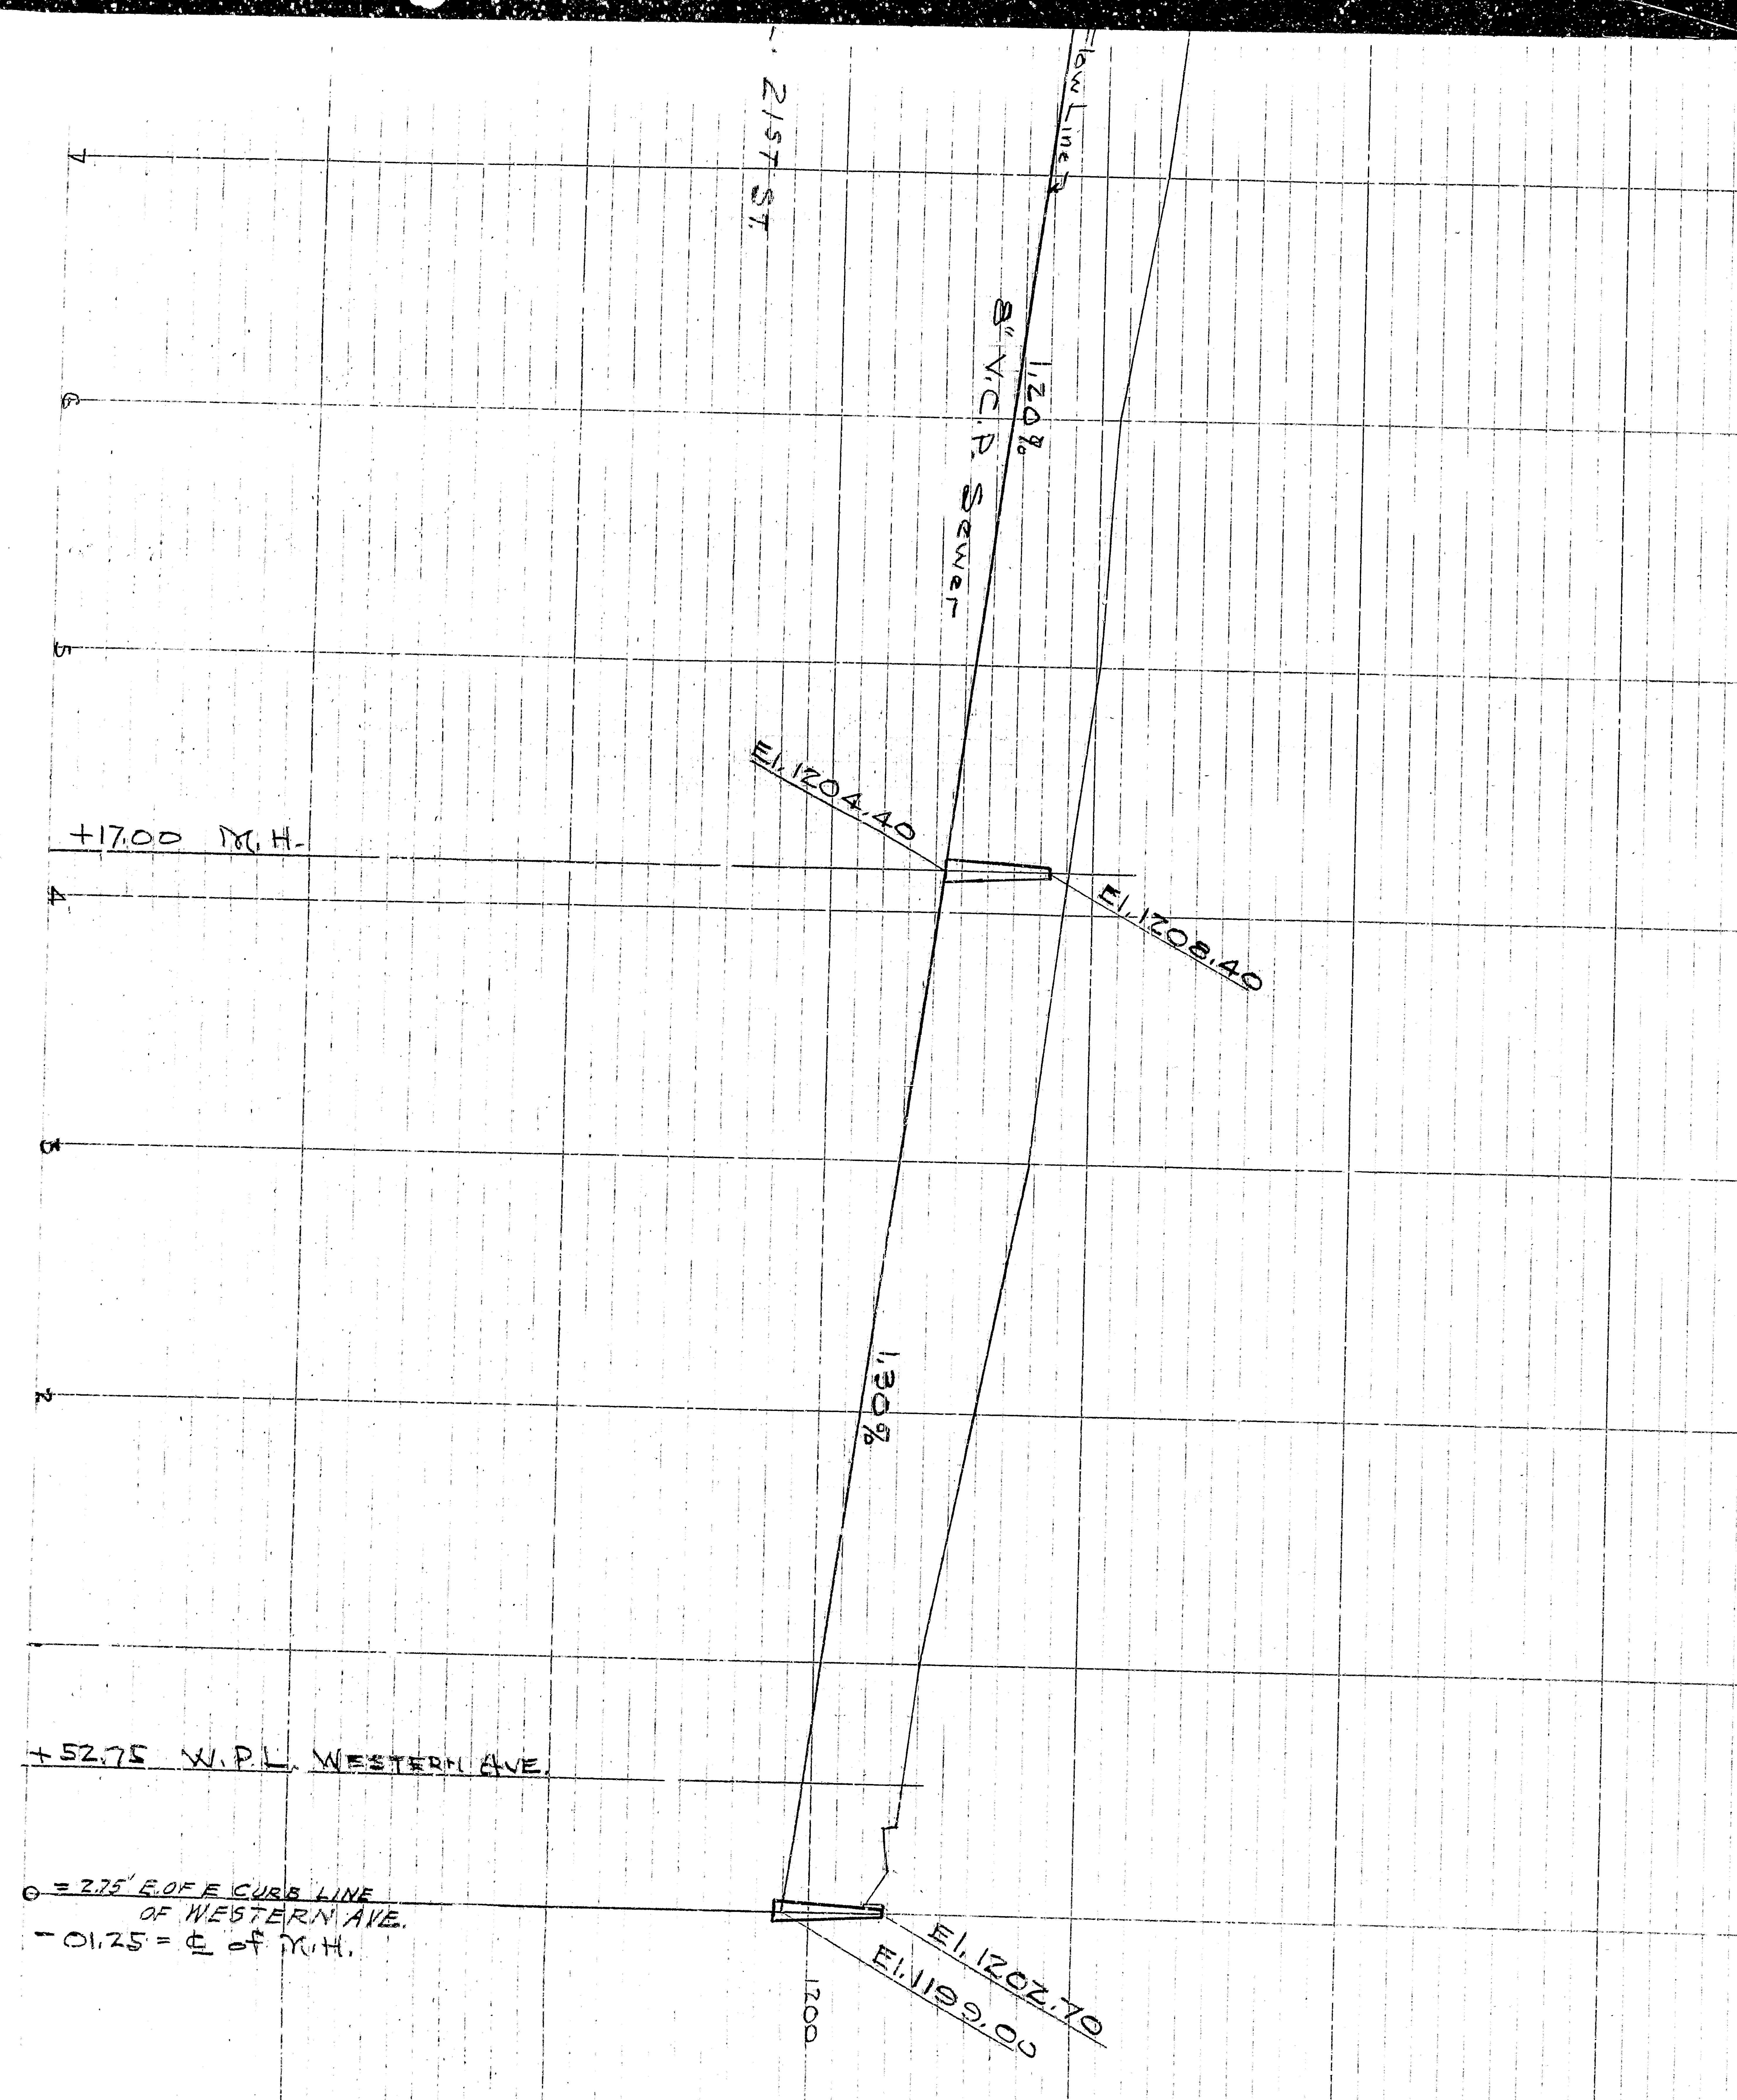

OF 21ST ST
 MUSCOTT AVE.
 132/10-71

PROFILE
 WESTERN AVE
 from
 GODLETT ST TO Pt 9+08.20' North
 F.B. 132/65-71

OF 21ST ST
 MUSCOTT AVE.
 132/10-71

PROFILE
 WESTERN AVE
 from
 GODDLETT ST TO Pt 9+08.20' North
 F.B. 132/65-71