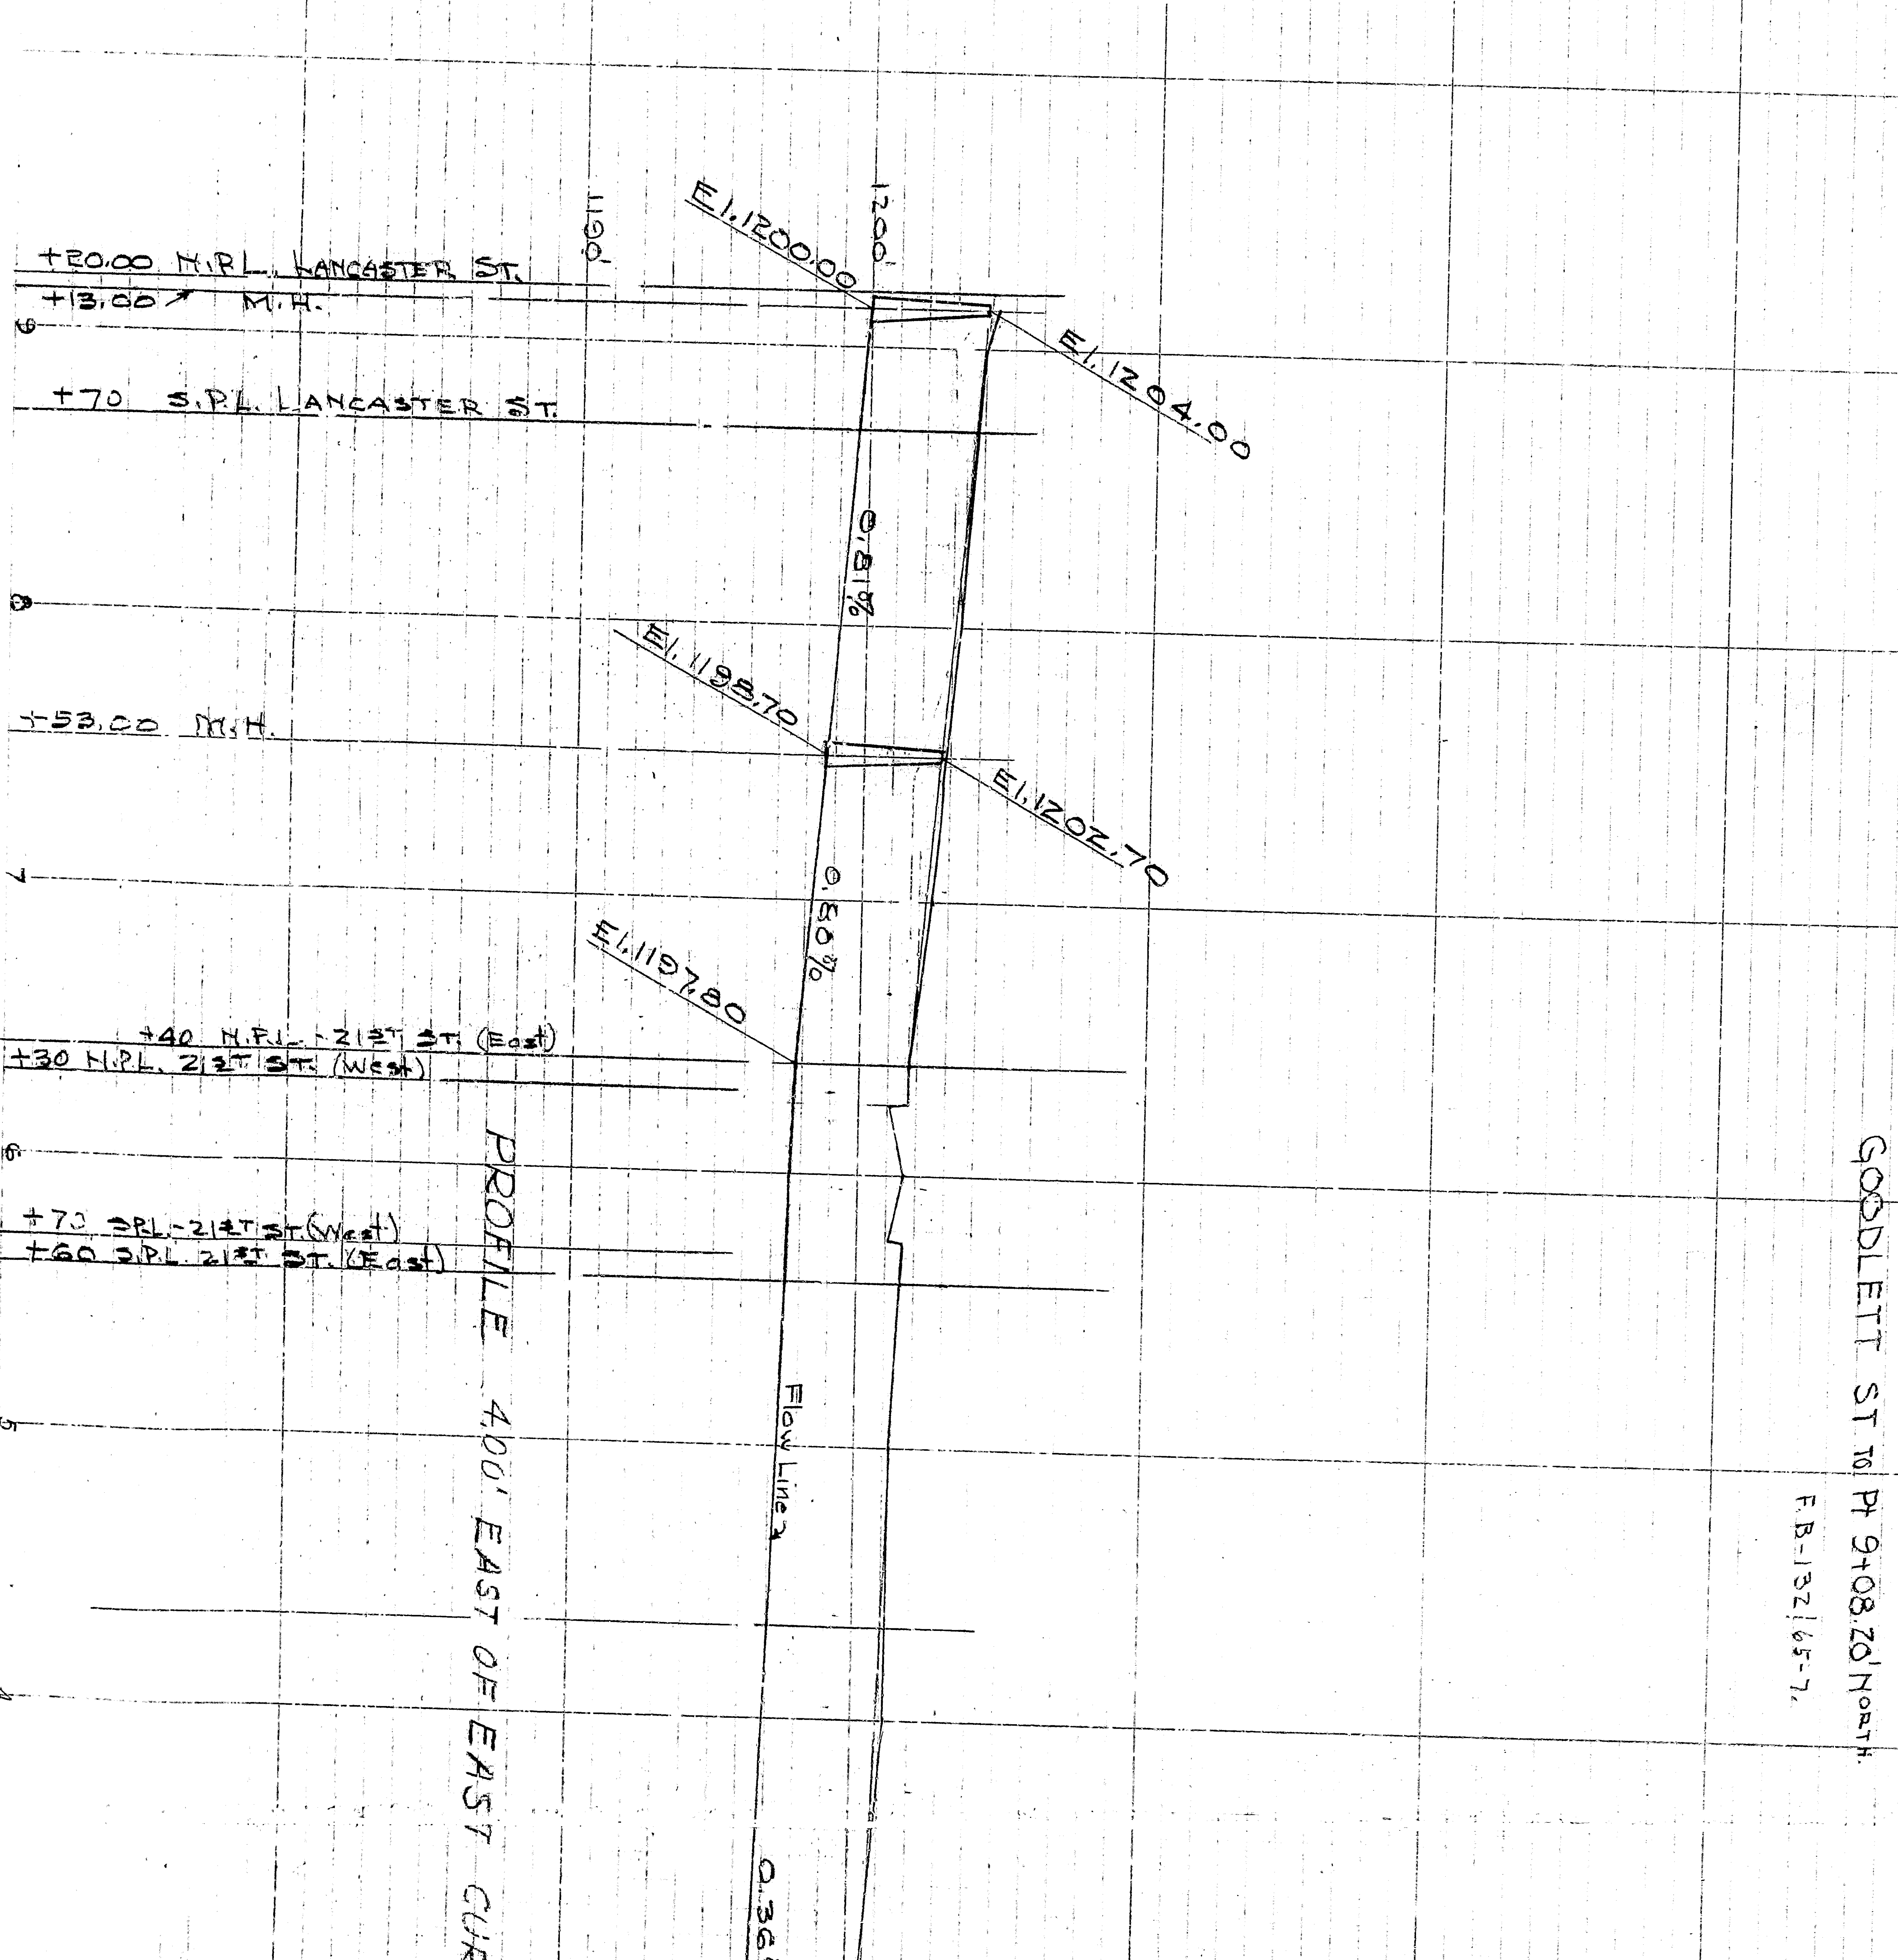

OF 21ST ST
 MUSCOTT AVE.
 132/10-71

PROFILE
 WESTERN AVE
 from
 GODLETT ST TO Pt 9+08.20' North
 F.B. 132/65-71

OF 21ST ST
 MUSCOTT AVE.
 132/10-71

PROFILE
 WESTERN AVE
 from
 GODDLETT ST TO Pt 9+08.20' North
 F.B. 132/65-71