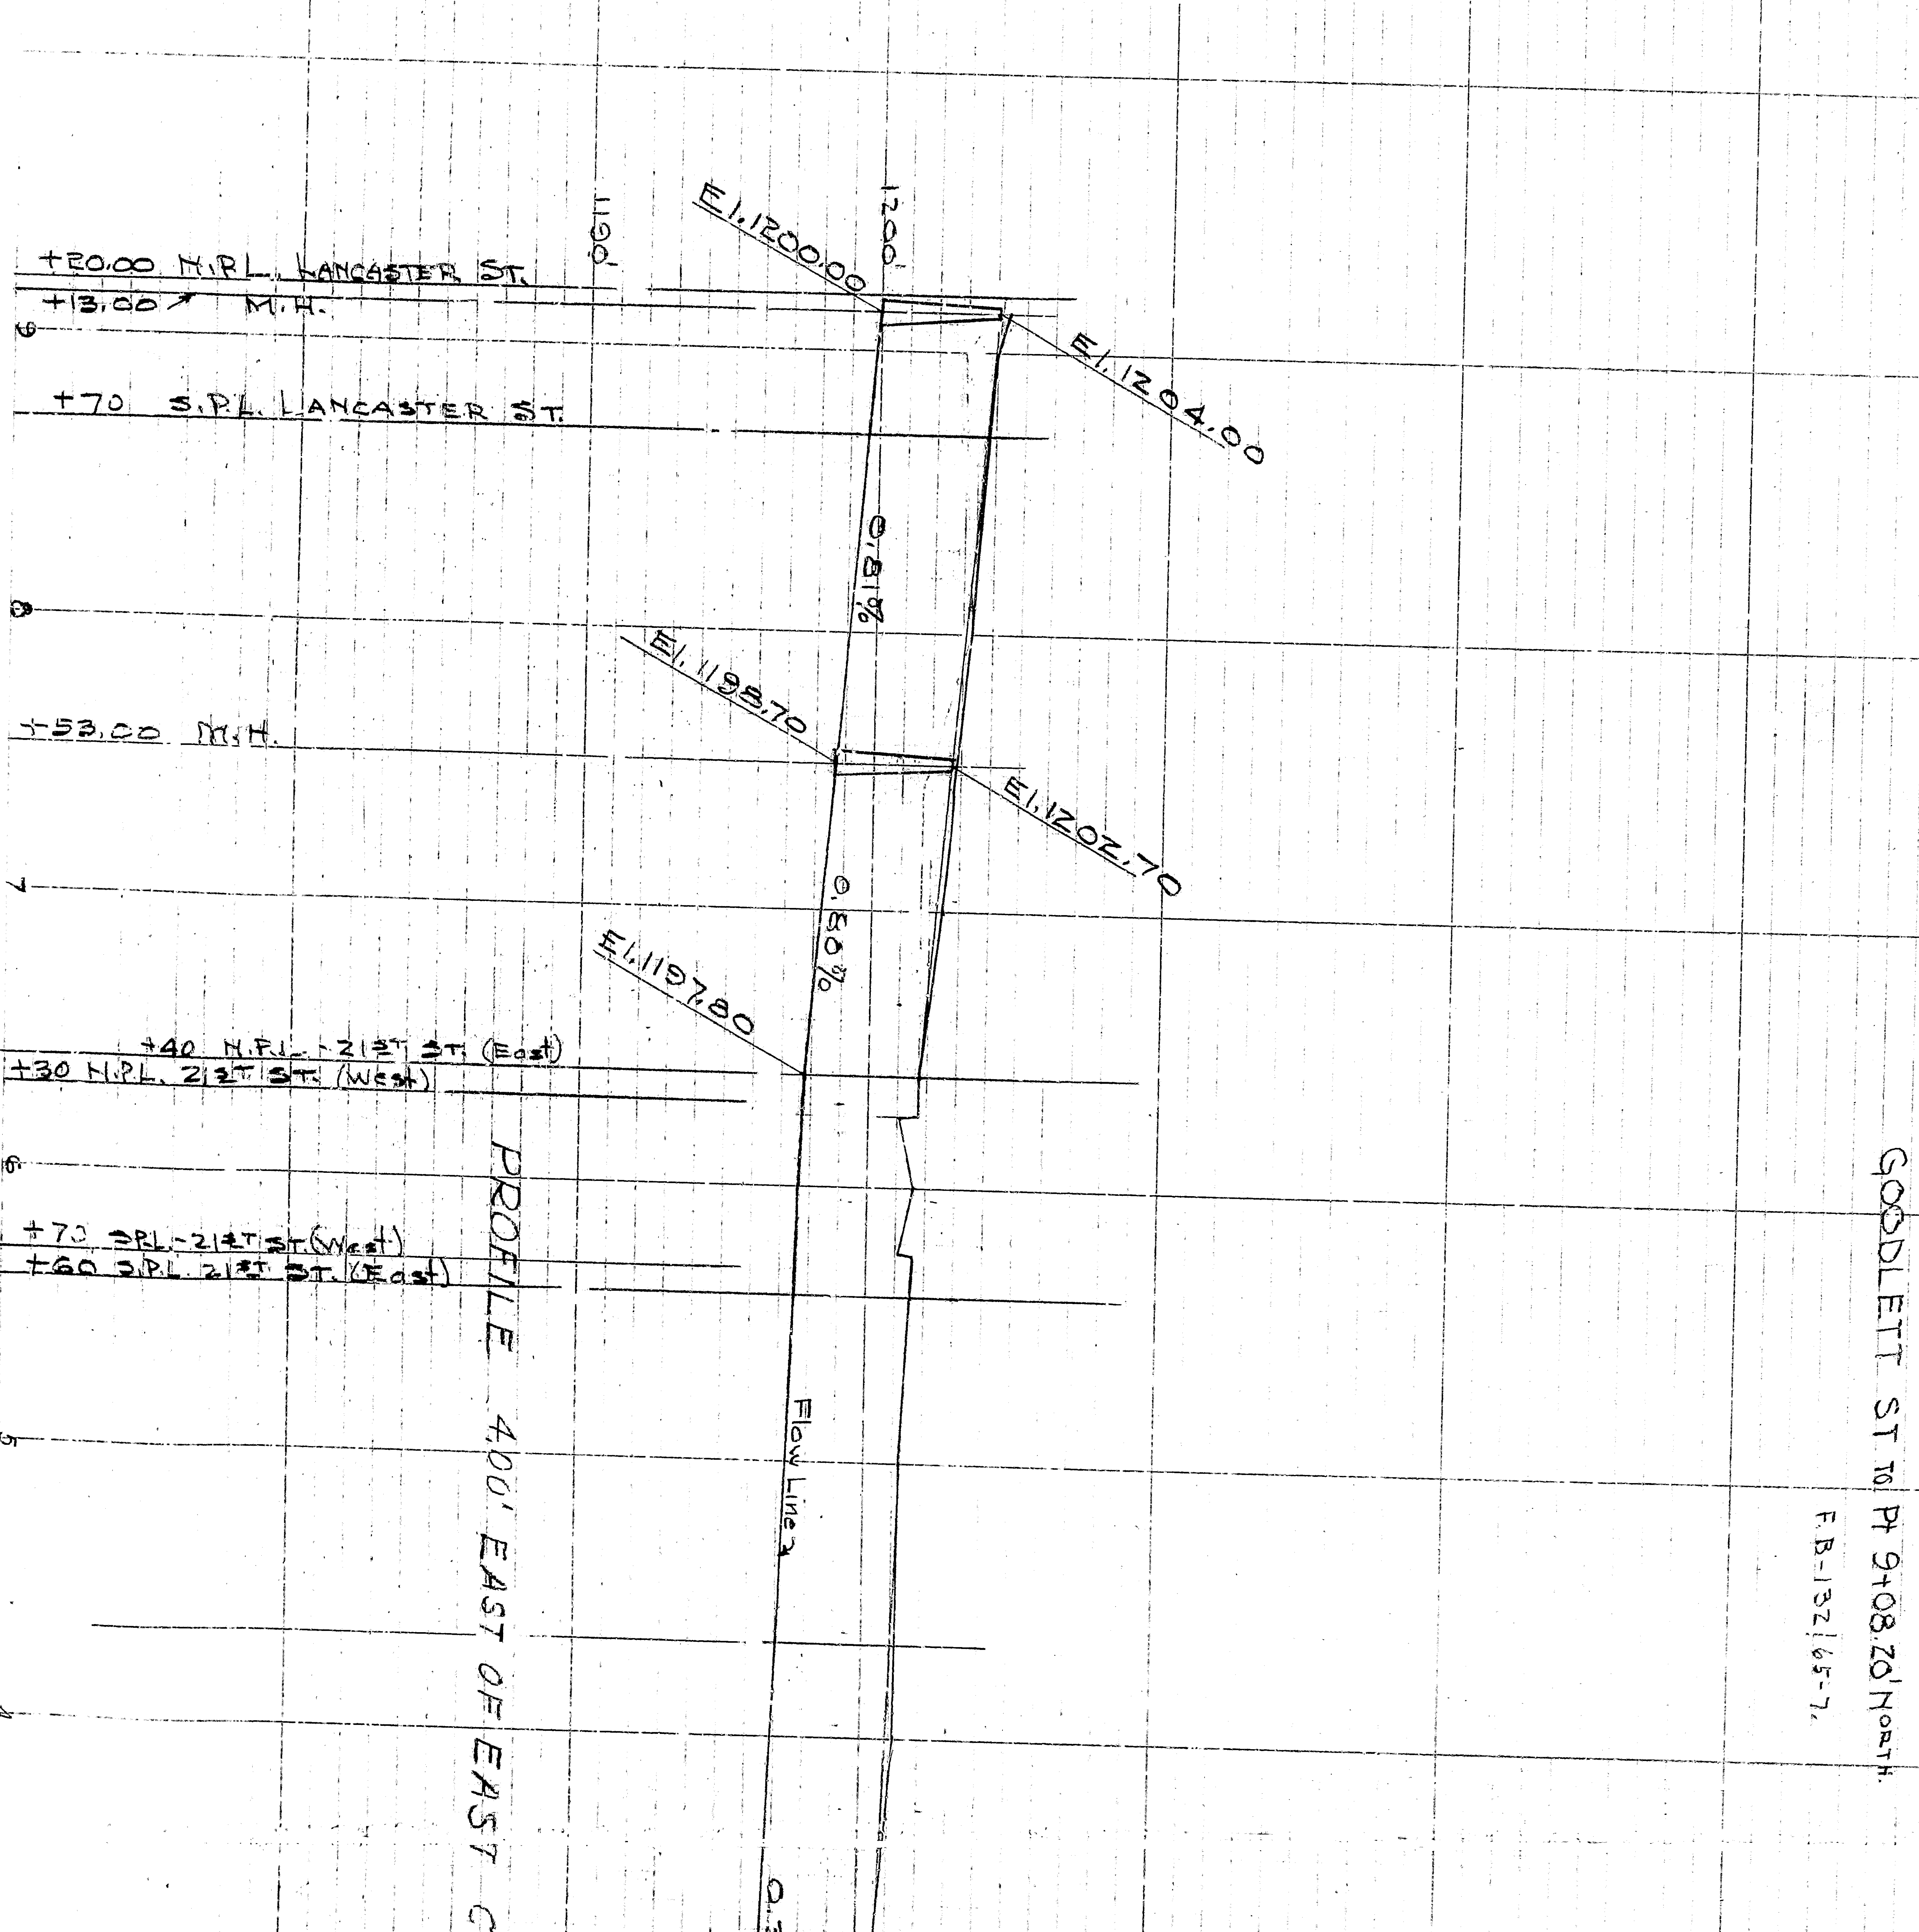

OF 21ST ST
 MUSCOTT AVE.
 132/10-71

PROFILE
 WESTERN AVE
 from
 GODLETT ST TO Pt 9+08.20' North
 F.B. 132/65-71

OF 21ST ST
 MUSCOTT AVE.
 132/10-71

PROFILE
 WESTERN AVE
 from
 GODDLETT ST TO Pt 9+08.20' North
 F.B. 132/65-71